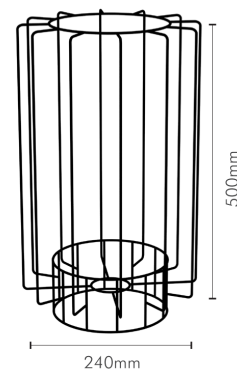

PIPEDESIGN

LANTERNA

La lanterna
Lantern

Lantern composta da
12 raggi in tondino di
ferro verniciato a
polvere.

Disponibile in due
dimensioni.

Vetro e candela in
dotazione..

*Lantern consisting of 12
powder-coated iron rod
spokes.*

Available in two sizes.

Glass and candle
included.

Bianco
White
RAL 9003

Nero Ultra Opaco
Super matte black
RAL 9005

Rosso Porpora
Purple Red
RAL 3004

Corten
Corten
Cod. 89

 Peso / Weight S 0,60 Kg.
Peso / Weight M 1,00 Kg.

 S: L x H x P: 170 x 360 x 170
M: L x H x P: 240 x 500 x 240

PIPEDESIGN

Via Coltura, 10
33070 Polcenigo (PN)
ITALY
www.pipedesign.it

info@pipedesign.it
[@pipedesignpureshape](https://www.instagram.com/pipedesignpureshape)
+39 393 950 50 60
+39 340 790 77 42