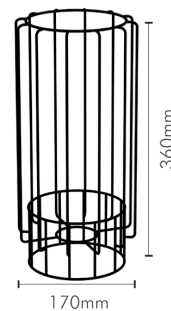

PIPEDESIGN

LANTERNA

La lanterna
Lantern

Lantern composta da
12 raggi in tondino di
ferro verniciato a
polvere.

Disponibile in due
dimensioni.

Vetro e candela in
dotazione..

*Lantern consisting of 12
powder-coated iron rod
spokes.*

Available in two sizes.

Glass and candle
included.

Bianco
White
RAL 9003

Nero Ultra Opaco
Super matte black
RAL 9005

Rosso Porpora
Purple Red
RAL 3004

Corten
Corten
Cod. 89

 Peso / Weight S 0,60 Kg.
Peso / Weight M 1,00 Kg.

 S: L x H x P: 170 x 360 x 170
M: L x H x P: 240 x 500 x 240

PIPEDESIGN

Via Coltura, 10
33070 Polcenigo (PN)
ITALY
www.pipedesign.it

info@pipedesign.it
[@pipedesignpureshape](https://www.instagram.com/pipedesignpureshape)
+39 393 950 50 60
+39 340 790 77 42